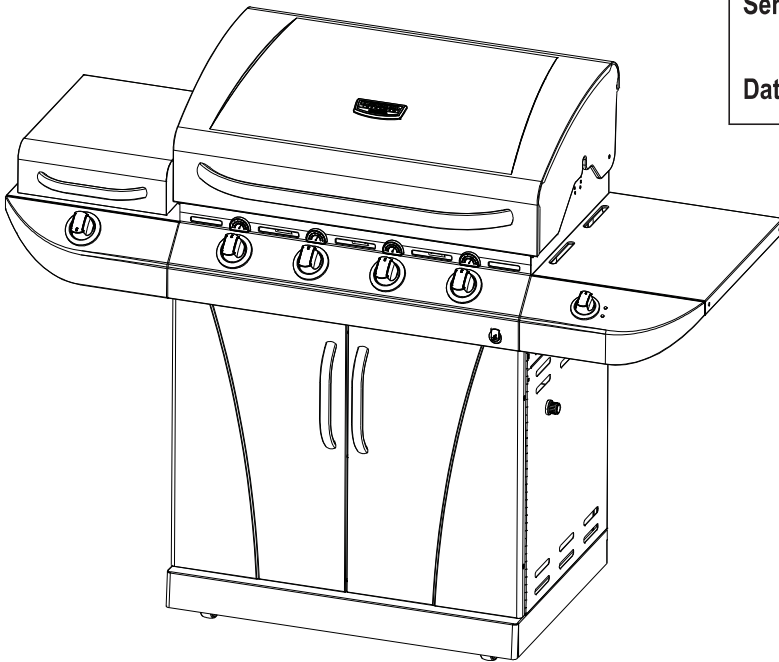

PRODUCT GUIDE MODEL 463247311

IMPORTANT: Fill out the product record information below.

Serial Number _____
See rating label on grill for serial number.

Date Purchased _____

For support and to register your grill, please visit us at
www.charbroil.com

If you have questions or need assistance during assembly, please call **1-888-430-7870**.