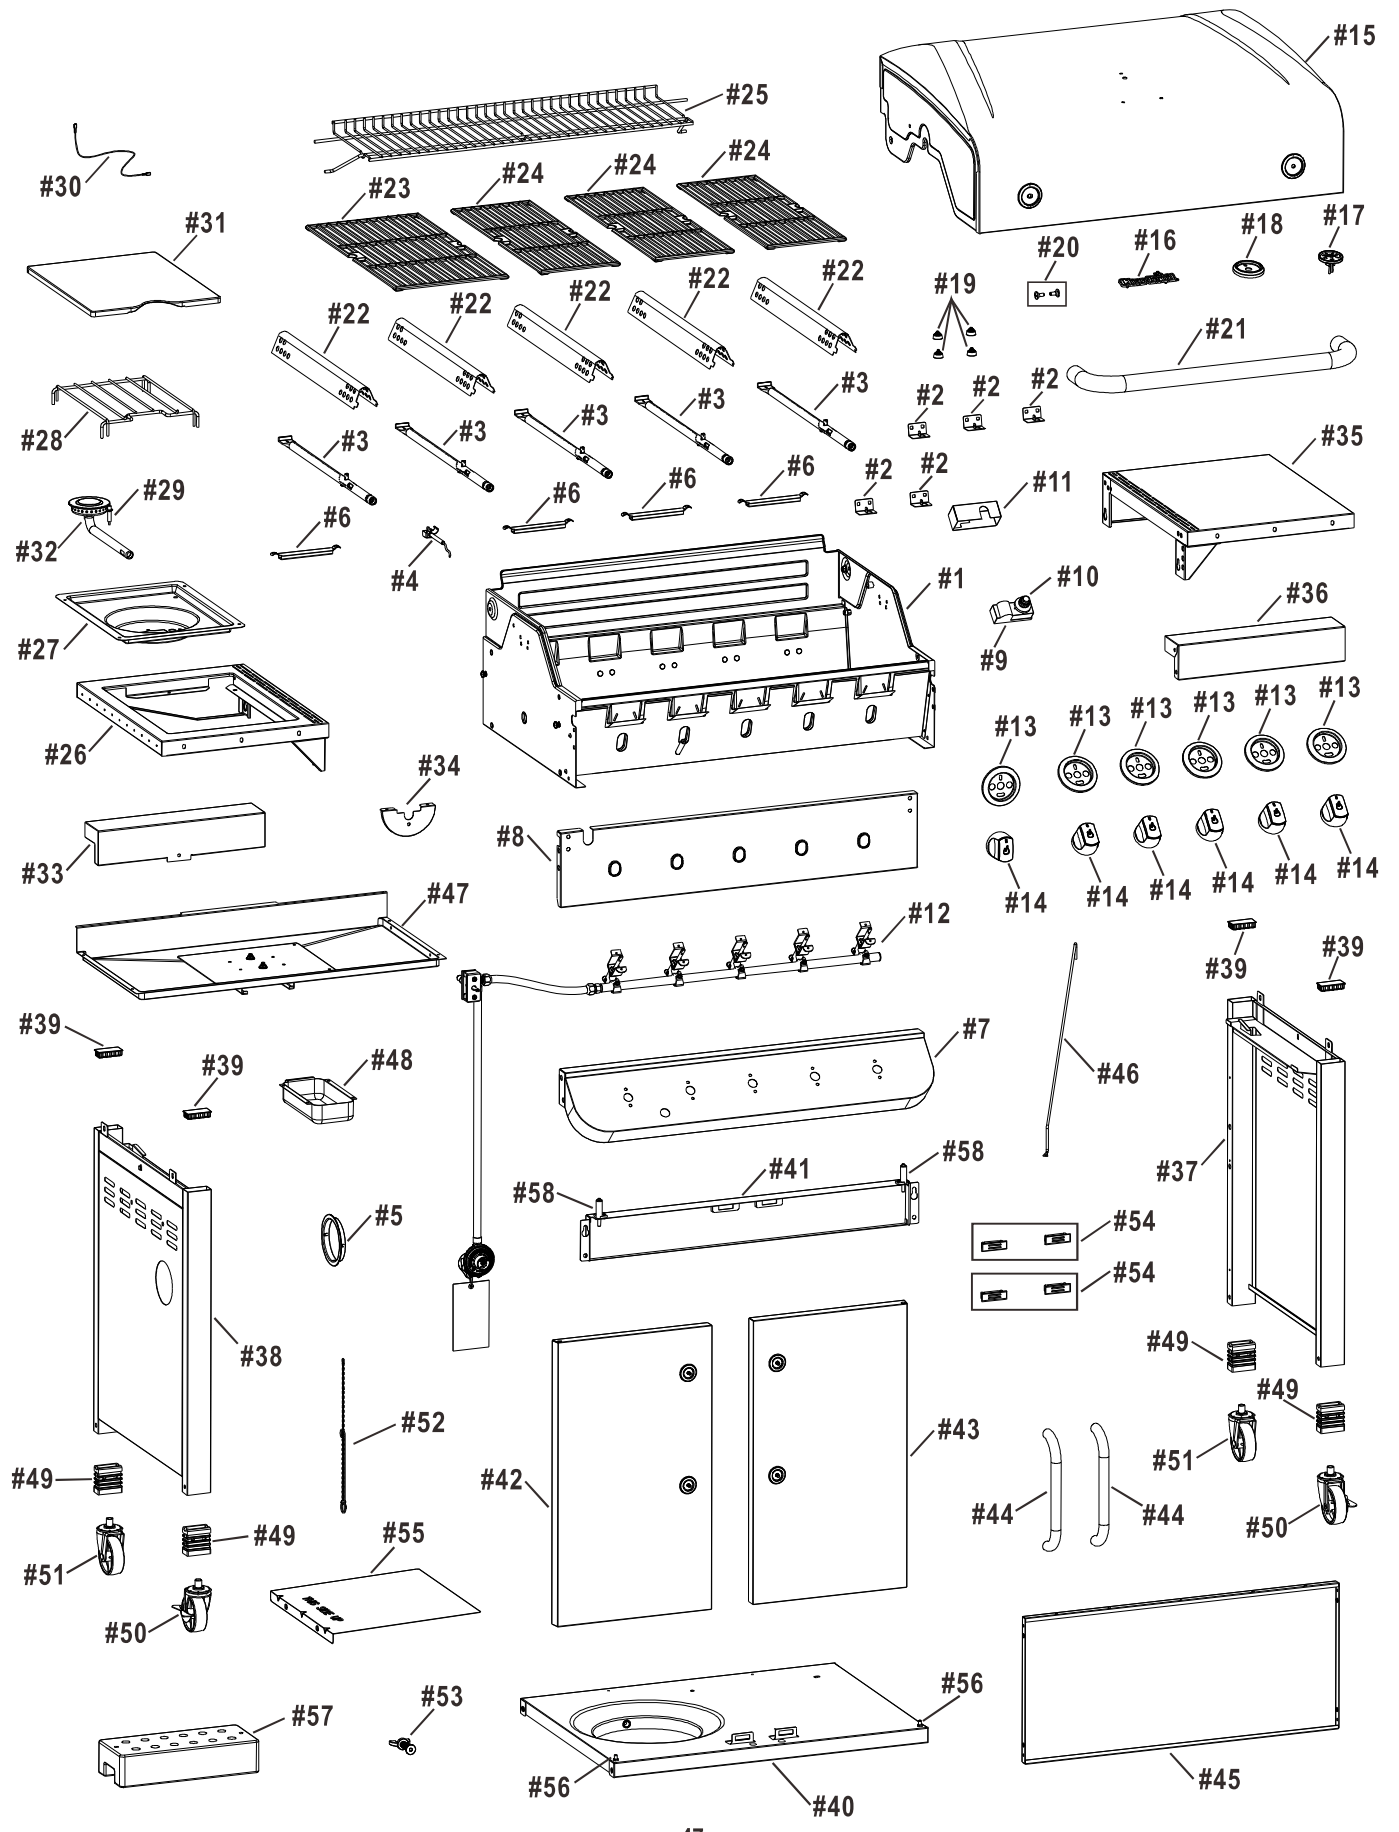

PARTS DIAGRAM/ VISTA ESQUEMÁTICA DE PIEZAS

PARTS LIST

Key	Qty	Description
1	1	FIREBOX
2	5	BURNER BRACE
3	5	TUBE BURNER
4	1	ELECTRODE, MAIN BURNER
5	1	GROMMET
6	4	CARRY OVER TUBE
7	1	CONTROL PANEL, MAIN
8	1	LOWER CONTROL PANEL
9	1	ELECTRONIC IGNITION MODULE
10	1	BUTTON, F/IGNITION MODULE
11	1	HEAT SHIELD, F/ EI MODULE
12	1	HOSE VALVE REGULATOR ASSEMBLY
13	6	BEZEL F/ CONTROL KNOB
14	6	CONTROL KNOB
15	1	TOP LID
16	1	LOGO PLATE F/ LID
17	1	TEMPERATURE GAUGE
18	1	BEZEL, F/ TEMPERATURE GAUGE
19	4	RUBBER BUMPER, W/ HOLE, F/ TOP LID
20	1	TOP LID HARDWARE
21	1	HANDLE, F/ LID
22	5	HEAT TENT
23	1	COOKING GRATE
24	3	COOKING GRATE (NARROW)
25	1	SWINGAWAY RACK
26	1	LEFT SIDE SHELF F/ SB
27	1	DRIP PAN, F/ SB
28	1	SIDEBURNER GRATE
29	1	ELECTRODE, F/ SB
30	1	ELECTRODE WIRE, F/ SIDEBURNER
31	1	SIDEBURNER LID
32	1	SIDEBURNER
33	1	UPPER FASCIA, F/ LEFT SHELF
34	1	LOWER FASCIA F/ LEFT SHELF
35	1	RIGHT SIDE SHELF
36	1	FASCIA, F/ RIGHT SHELF
37	1	RIGHT SIDE CART PANEL
38	1	LEFT SIDE CART PANEL
39	4	LEG CAP

Key	Qty	Description
40	1	BOTTOM SHELF
41	1	FRONT DOOR BRACE
42	1	LEFT DOOR, NO HANDLE
43	1	RIGHT DOOR, NO HANDLE
44	2	HANDLE, F/ DOOR
45	1	BACK PANEL
46	1	TANK EXCLUSION WIRE
47	1	GREASE TRAY
48	1	GREASE PAN
49	4	CASTER SOCKET
50	2	CASTER, LOCKING
51	2	CASTER, FIXED
52	1	MATCH HOLDER
53	1	TANK RETAINER SCREW
54	2	MAGNET ASSEMBLY
55	1	SHIELD, F/ TANK
56	2	DOOR PIN, FIXED
57	1	WEIGHT BLOCK
58	2	DOOR PIN, SPRING

NOT Pictured

...	1	CASTER PIN
...	1	PRODUCT GUIDE, ENGLISH, SPANISH
...	1	HARDWARE PACK
...	1	SIDEBURNER VALVE CLIP

NOTE: Some grill parts shown in the assembly steps may differ slightly in appearance from those on your particular grill model. However, the method of assembly remains the same.